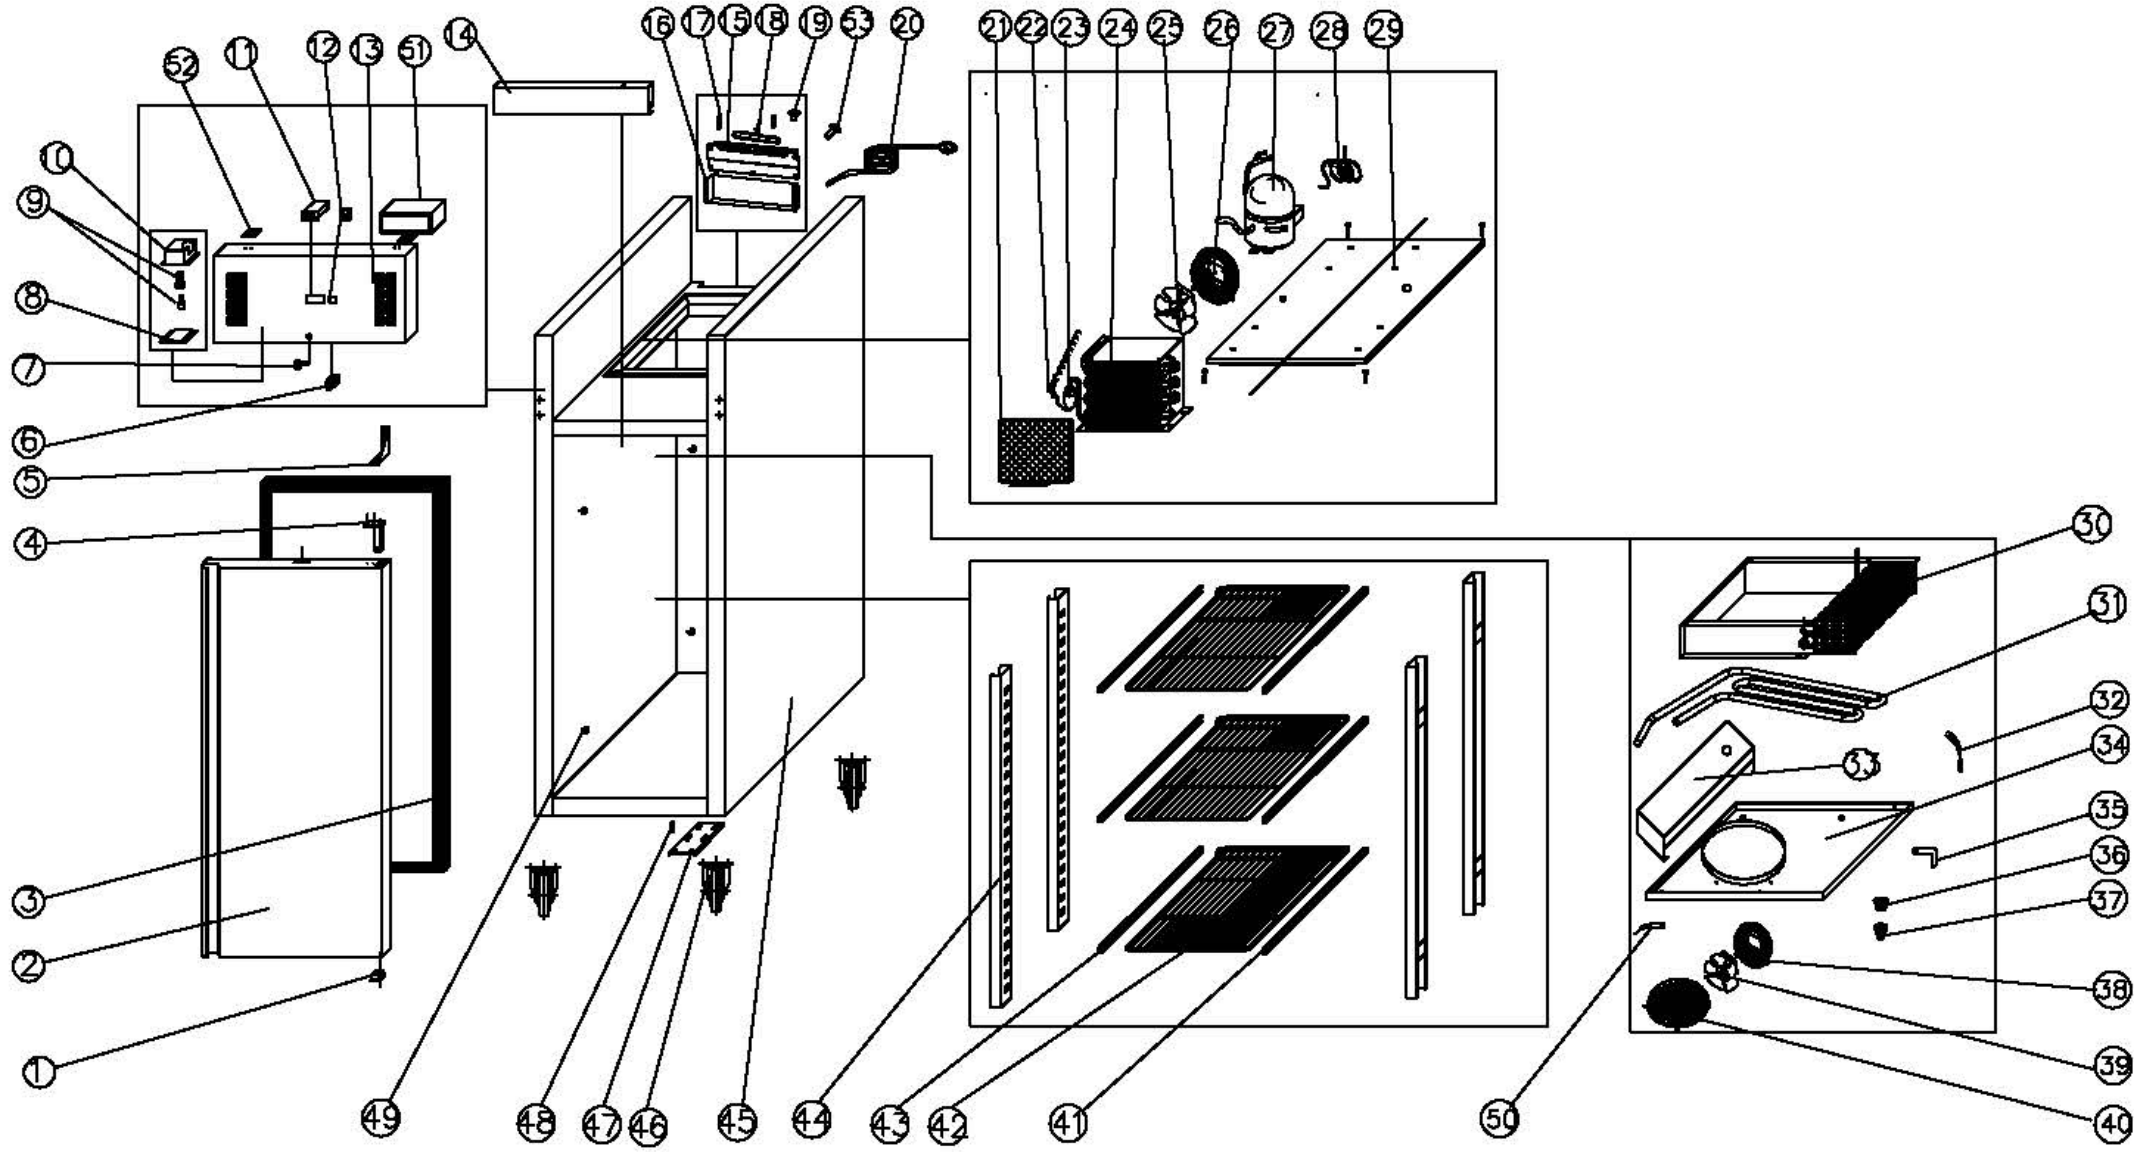

Machine	Explode	Code	Description
Polar Upright Heavy Duty Freezer 650Ltr	1	AB287	Down Hinge Axis Jacket
Polar Upright Heavy Duty Freezer 650Ltr	2		Door
Polar Upright Heavy Duty Freezer 650Ltr	3	AB325	Door Seal
Polar Upright Heavy Duty Freezer 650Ltr	4	AB346	Door Spring
Polar Upright Heavy Duty Freezer 650Ltr	5	AB980	Up Hinge Right
Polar Upright Heavy Duty Freezer 650Ltr	6	AB888	Door Switch
Polar Upright Heavy Duty Freezer 650Ltr	7	AD028	Lock & Key
Polar Upright Heavy Duty Freezer 650Ltr	8	AA005	Lamp Cover/Lens
Polar Upright Heavy Duty Freezer 650Ltr	9		Lamp
Polar Upright Heavy Duty Freezer 650Ltr	9		Lamp Socket
Polar Upright Heavy Duty Freezer 650Ltr	10		Lamp Housing Box
Polar Upright Heavy Duty Freezer 650Ltr	11	AH332	Thermostat (Hot Gas - old version)
Polar Upright Heavy Duty Freezer 650Ltr	11	AD728	Thermostat (new version - From 5074050-UK,21999-EU)
Polar Upright Heavy Duty Freezer 650Ltr	12	AB308	Main Switch
Polar Upright Heavy Duty Freezer 650Ltr	13	AB927	Front Panel
Polar Upright Heavy Duty Freezer 650Ltr	14		Inside Panel
Polar Upright Heavy Duty Freezer 650Ltr	15	AB911	Water Pan
Polar Upright Heavy Duty Freezer 650Ltr	16		Protector For Water Box
Polar Upright Heavy Duty Freezer 650Ltr	17		Discharge Pipe Clip
Polar Upright Heavy Duty Freezer 650Ltr	18		Discharge Pipe (Hot Gas - old version)
Polar Upright Heavy Duty Freezer 650Ltr	18		Discharge Pipe (new version - From 5074050-UK,21999-EU)
Polar Upright Heavy Duty Freezer 650Ltr	19		Water Pipe Connector
Polar Upright Heavy Duty Freezer 650Ltr	20	AG554	Plug
Polar Upright Heavy Duty Freezer 650Ltr	21	AB916	Filter
Polar Upright Heavy Duty Freezer 650Ltr	22		Capillary
Polar Upright Heavy Duty Freezer 650Ltr	23	AB120	Filter Drier
Polar Upright Heavy Duty Freezer 650Ltr	24		Condenser(R290)
Polar Upright Heavy Duty Freezer 650Ltr	25	AJ951	Condenser Fan & Blade
Polar Upright Heavy Duty Freezer 650Ltr	26	AB850	Basket Guard Grill
Polar Upright Heavy Duty Freezer 650Ltr	27	AH010	Compressor(R290)
Polar Upright Heavy Duty Freezer 650Ltr	28		Suction Pipe
Polar Upright Heavy Duty Freezer 650Ltr	29		Unit Board
Polar Upright Heavy Duty Freezer 650Ltr	30		Evaporator (Hot Gas - old version)
Polar Upright Heavy Duty Freezer 650Ltr	30	AB906	Evaporator (new version - From 5074050-UK,21999-EU)
Polar Upright Heavy Duty Freezer 650Ltr	31	AB876	Defrost Heating Element (added, From 5074050-UK,21999-EU)
Polar Upright Heavy Duty Freezer 650Ltr	32	AJ768	Protector for Heating Element (added, From 5074050-UK,21999-EU)
Polar Upright Heavy Duty Freezer 650Ltr	33		Bottom Water Box (Hot Gas - old version)
Polar Upright Heavy Duty Freezer 650Ltr	33		Bottom Water Box (new version - From 5074050-UK,21999-EU)
Polar Upright Heavy Duty Freezer 650Ltr	34	AB912	Fan Support/Evaporator Water Pan
Polar Upright Heavy Duty Freezer 650Ltr	35		Water Pipe (interchangeable, From 5074050-UK,21999-EU)
Polar Upright Heavy Duty Freezer 650Ltr	36		Out Side Threaded Water Pipe
Polar Upright Heavy Duty Freezer 650Ltr	37		Inside Threaded Water Pipe
Polar Upright Heavy Duty Freezer 650Ltr	38		Wall Ring
Polar Upright Heavy Duty Freezer 650Ltr	39	AH330	Evaporator Fan & Blade
Polar Upright Heavy Duty Freezer 650Ltr	40		Fan Grill
Polar Upright Heavy Duty Freezer 650Ltr	41	AJ526	Guide Right