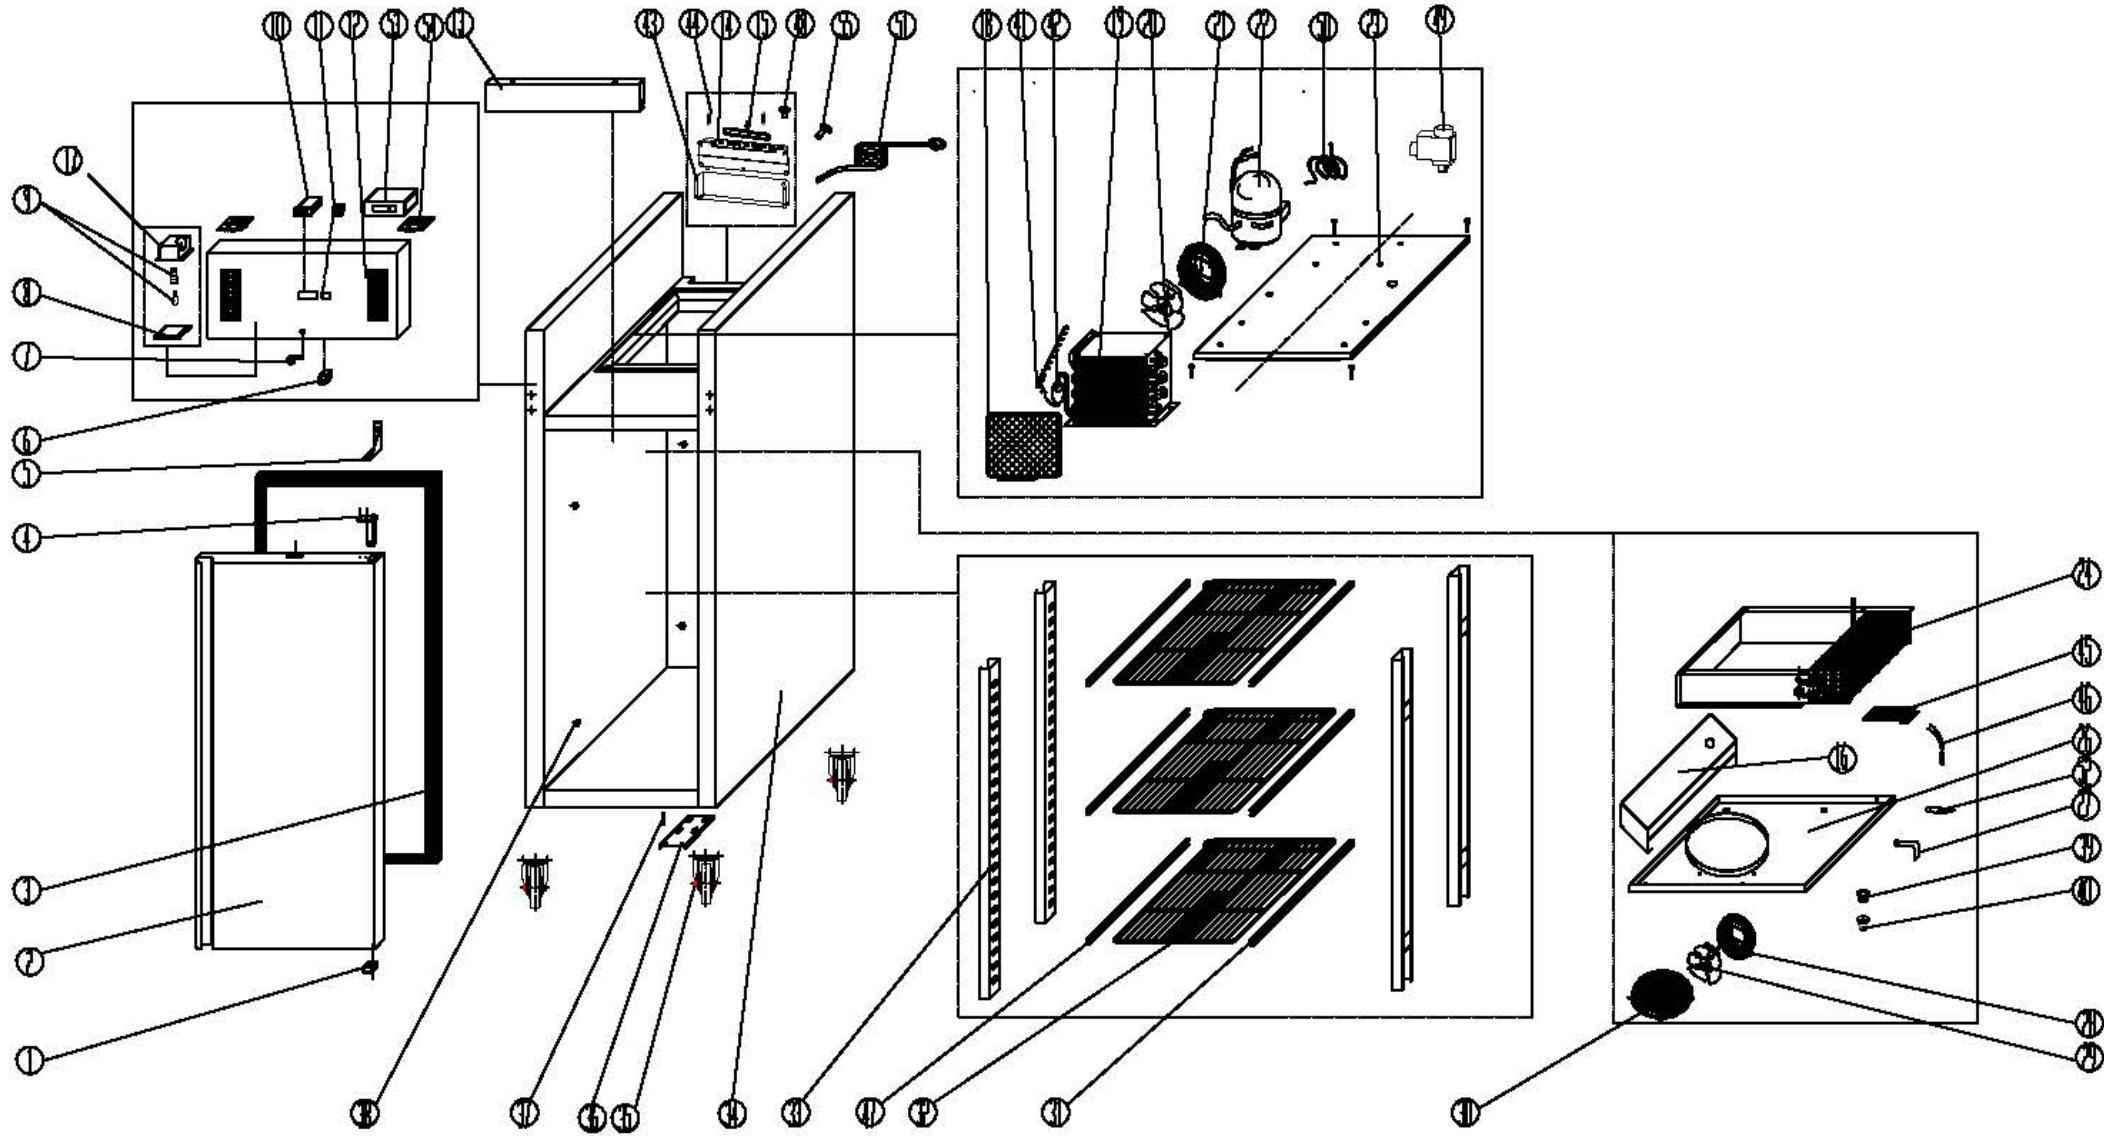

Machine	Explode	Code	Description
U633 - Polar Upright Heavy Duty Freezer 650Ltr	1	AB287	Down Hinge Axis Jacket
U633 - Polar Upright Heavy Duty Freezer 650Ltr	2		Door
U633 - Polar Upright Heavy Duty Freezer 650Ltr	3	AB325	Door Seal
U633 - Polar Upright Heavy Duty Freezer 650Ltr	4	AB346	Door Spring
U633 - Polar Upright Heavy Duty Freezer 650Ltr	5	AB980	Up Hinge Right
U633 - Polar Upright Heavy Duty Freezer 650Ltr	6	AB888	Door Switch
U633 - Polar Upright Heavy Duty Freezer 650Ltr	7	AD028	Lock & Key
U633 - Polar Upright Heavy Duty Freezer 650Ltr	8	AA005	Lamp Cover/Lens
U633 - Polar Upright Heavy Duty Freezer 650Ltr	9	AA002	Lamp
U633 - Polar Upright Heavy Duty Freezer 650Ltr	9		Lamp Socket
U633 - Polar Upright Heavy Duty Freezer 650Ltr	10	AH332	Thermostat (Hot Gas)
U633 - Polar Upright Heavy Duty Freezer 650Ltr	11	AB308	Main Switch
U633 - Polar Upright Heavy Duty Freezer 650Ltr	12	AB927	Front Panel
U633 - Polar Upright Heavy Duty Freezer 650Ltr	13		Inside Panel
U633 - Polar Upright Heavy Duty Freezer 650Ltr	14	AB911	Water Pan
U633 - Polar Upright Heavy Duty Freezer 650Ltr	15		Discharge Pipe
U633 - Polar Upright Heavy Duty Freezer 650Ltr	16		Bottom Water Box
U633 - Polar Upright Heavy Duty Freezer 650Ltr	17		Lamp Housing Box
U633 - Polar Upright Heavy Duty Freezer 650Ltr	18	AB916	Filter
U633 - Polar Upright Heavy Duty Freezer 650Ltr	19		Condenser(R290)
U633 - Polar Upright Heavy Duty Freezer 650Ltr	20		Condenser Fan
U633 - Polar Upright Heavy Duty Freezer 650Ltr	20		Condenser Fan Blade
U633 - Polar Upright Heavy Duty Freezer 650Ltr	21	AB850	Basket Guard Grill
U633 - Polar Upright Heavy Duty Freezer 650Ltr	22	AB110	Compressor(R404a)
U633 - Polar Upright Heavy Duty Freezer 650Ltr	22	AH010	Compressor(R290)
U633 - Polar Upright Heavy Duty Freezer 650Ltr	23		Unit Board
U633 - Polar Upright Heavy Duty Freezer 650Ltr	24		Evaporator(R290)
U633 - Polar Upright Heavy Duty Freezer 650Ltr	26	AB912	Evaporator Water Pan
U633 - Polar Upright Heavy Duty Freezer 650Ltr	27		Water Pipe
U633 - Polar Upright Heavy Duty Freezer 650Ltr	28		Wall Ring
U633 - Polar Upright Heavy Duty Freezer 650Ltr	29	AH330	Evaporator Fan
U633 - Polar Upright Heavy Duty Freezer 650Ltr	29		Fan Blade
U633 - Polar Upright Heavy Duty Freezer 650Ltr	30		Fan Grill
U633 - Polar Upright Heavy Duty Freezer 650Ltr	31	AJ526	Guide Right
U633 - Polar Upright Heavy Duty Freezer 650Ltr	47		Guide Left
U633 - Polar Upright Heavy Duty Freezer 650Ltr	32	AB962	Shelf
U633 - Polar Upright Heavy Duty Freezer 650Ltr	33		Support
U633 - Polar Upright Heavy Duty Freezer 650Ltr	34		Body
U633 - Polar Upright Heavy Duty Freezer 650Ltr	35	AE824	Standard Castor
U633 - Polar Upright Heavy Duty Freezer 650Ltr	35		Braked Castor
U633 - Polar Upright Heavy Duty Freezer 650Ltr	36	AB897	Down Hinge
U633 - Polar Upright Heavy Duty Freezer 650Ltr	37	AB356	Down Hinge Axis
U633 - Polar Upright Heavy Duty Freezer 650Ltr	38		Support Located Nut
U633 - Polar Upright Heavy Duty Freezer 650Ltr	39		Inside Threaded Water Pipe
U633 - Polar Upright Heavy Duty Freezer 650Ltr	40		Out Side Threaded Water Pipe